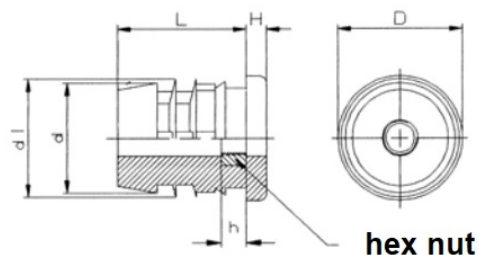

PRODUCT SHEET

Description:

Insert Glide F/Round Tube $\varnothing 25 \times 33,5 \text{mm}$, W/M10 Hex Nut, PA, Black

Item number:

10.06.135-0

Units	Box	Carton	HS Code	Barcode
Pcs.	1	750	3908900090	
				5704866007092

Tube outside \varnothing	Thread nut	Head \varnothing	Height	Shaft \varnothing	Ribs \varnothing	Shaft length
		D	H	d	d1	L
25 x 1-2	M 10	25,0	5,0	20,5	24,0	33,5